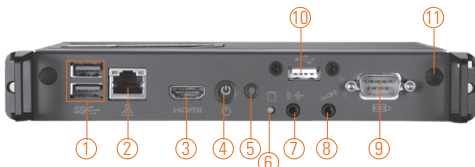

# OPS885

4th Gen Intel® Core™ i5 Open Pluggable Specification (OPS) Digital Signage Player

**NEW**

- |                  |                             |
|------------------|-----------------------------|
| 1. USB 3.0 x 2   | 7. Audio (Line-out)         |
| 2. Ethernet      | 8. Audio (Mic-in)           |
| 3. HDMI          | 9. RS-232                   |
| 4. Power switch  | 10. USB 2.0                 |
| 5. Reset         | 11. WiFi antenna (optional) |
| 6. HDD indicator | 12. JAE TX-25               |

## Specifications

Main System	CPU	4th Gen Intel® Core™ i5 processor onboard
	Chipset	Intel® QM87 PCH
	System Memory	1 x 204 pin DDR3L SO-DIMM 1600 max. up to 8 GB
	Storage	1x mSATA
	BIOS	AMI UEFI BIOS with OA 3.0 built
	Watchdog Timer	255 levels, 1 ~ 255 sec.
I/O	2 x USB 3.0	
	1 x USB 2.0	
	1 x 10/100/1000Mbps Ethernet	
	1 x HDMI	
	1 x RS-232 (COM 2)	
	1 x power on/off button	
	1 x reset button	
	1 x Audio (Line-out)	
	1 x Audio (Mic-in)	
	1 x DisplayPort (via OPS JAE interconnector) (Pure DP)	
	2 x USB 2.0 (via OPS JAE interconnector)	
1x USB 3.0 (via OPS JAE interconnector)		
1 x Audio (Line-out, via OPS JAE interconnector)		
1 x UART (TX/RX, via OPS JAE interconnector) (COM 1)		
Indicator	1 x LED for system power ON	
WiFi	Optional 802.11 b/g/n	
Expansion Slot	2 x PCI Express Mini Card	
Dimensions	200 mm (7.87") (W) x 119 mm (4.68") x 30 mm (1.18")	
Packing Dimensions	270 mm (10.63") (W) x 197 mm (7.76") x 70 mm (2.76")	
Weight (net/gross)	1 kg (2.21lb)/1.5kg (3.3 lb)	
Environmental	0° ~ +45°C (32°F ~ 113°F) (with airflow 1.2m/s)	

## Features

- Open Pluggable Specification (OPS) compliance
- Supports 4th Gen Intel® Core™ i5 processor onboard
- Intel® QM87 chipset
- Supports DDR3L SO-DIMM 1600 max. up to 8 GB
- Supports 2 USB 3.0 ports, 2 PCI Express Mini Card slot
- Optional 802.11 b/g/n
- Remote management: Intel® AMT (Active Management Technology) 9.0
- Easy maintenance
- HDMI for 2nd display